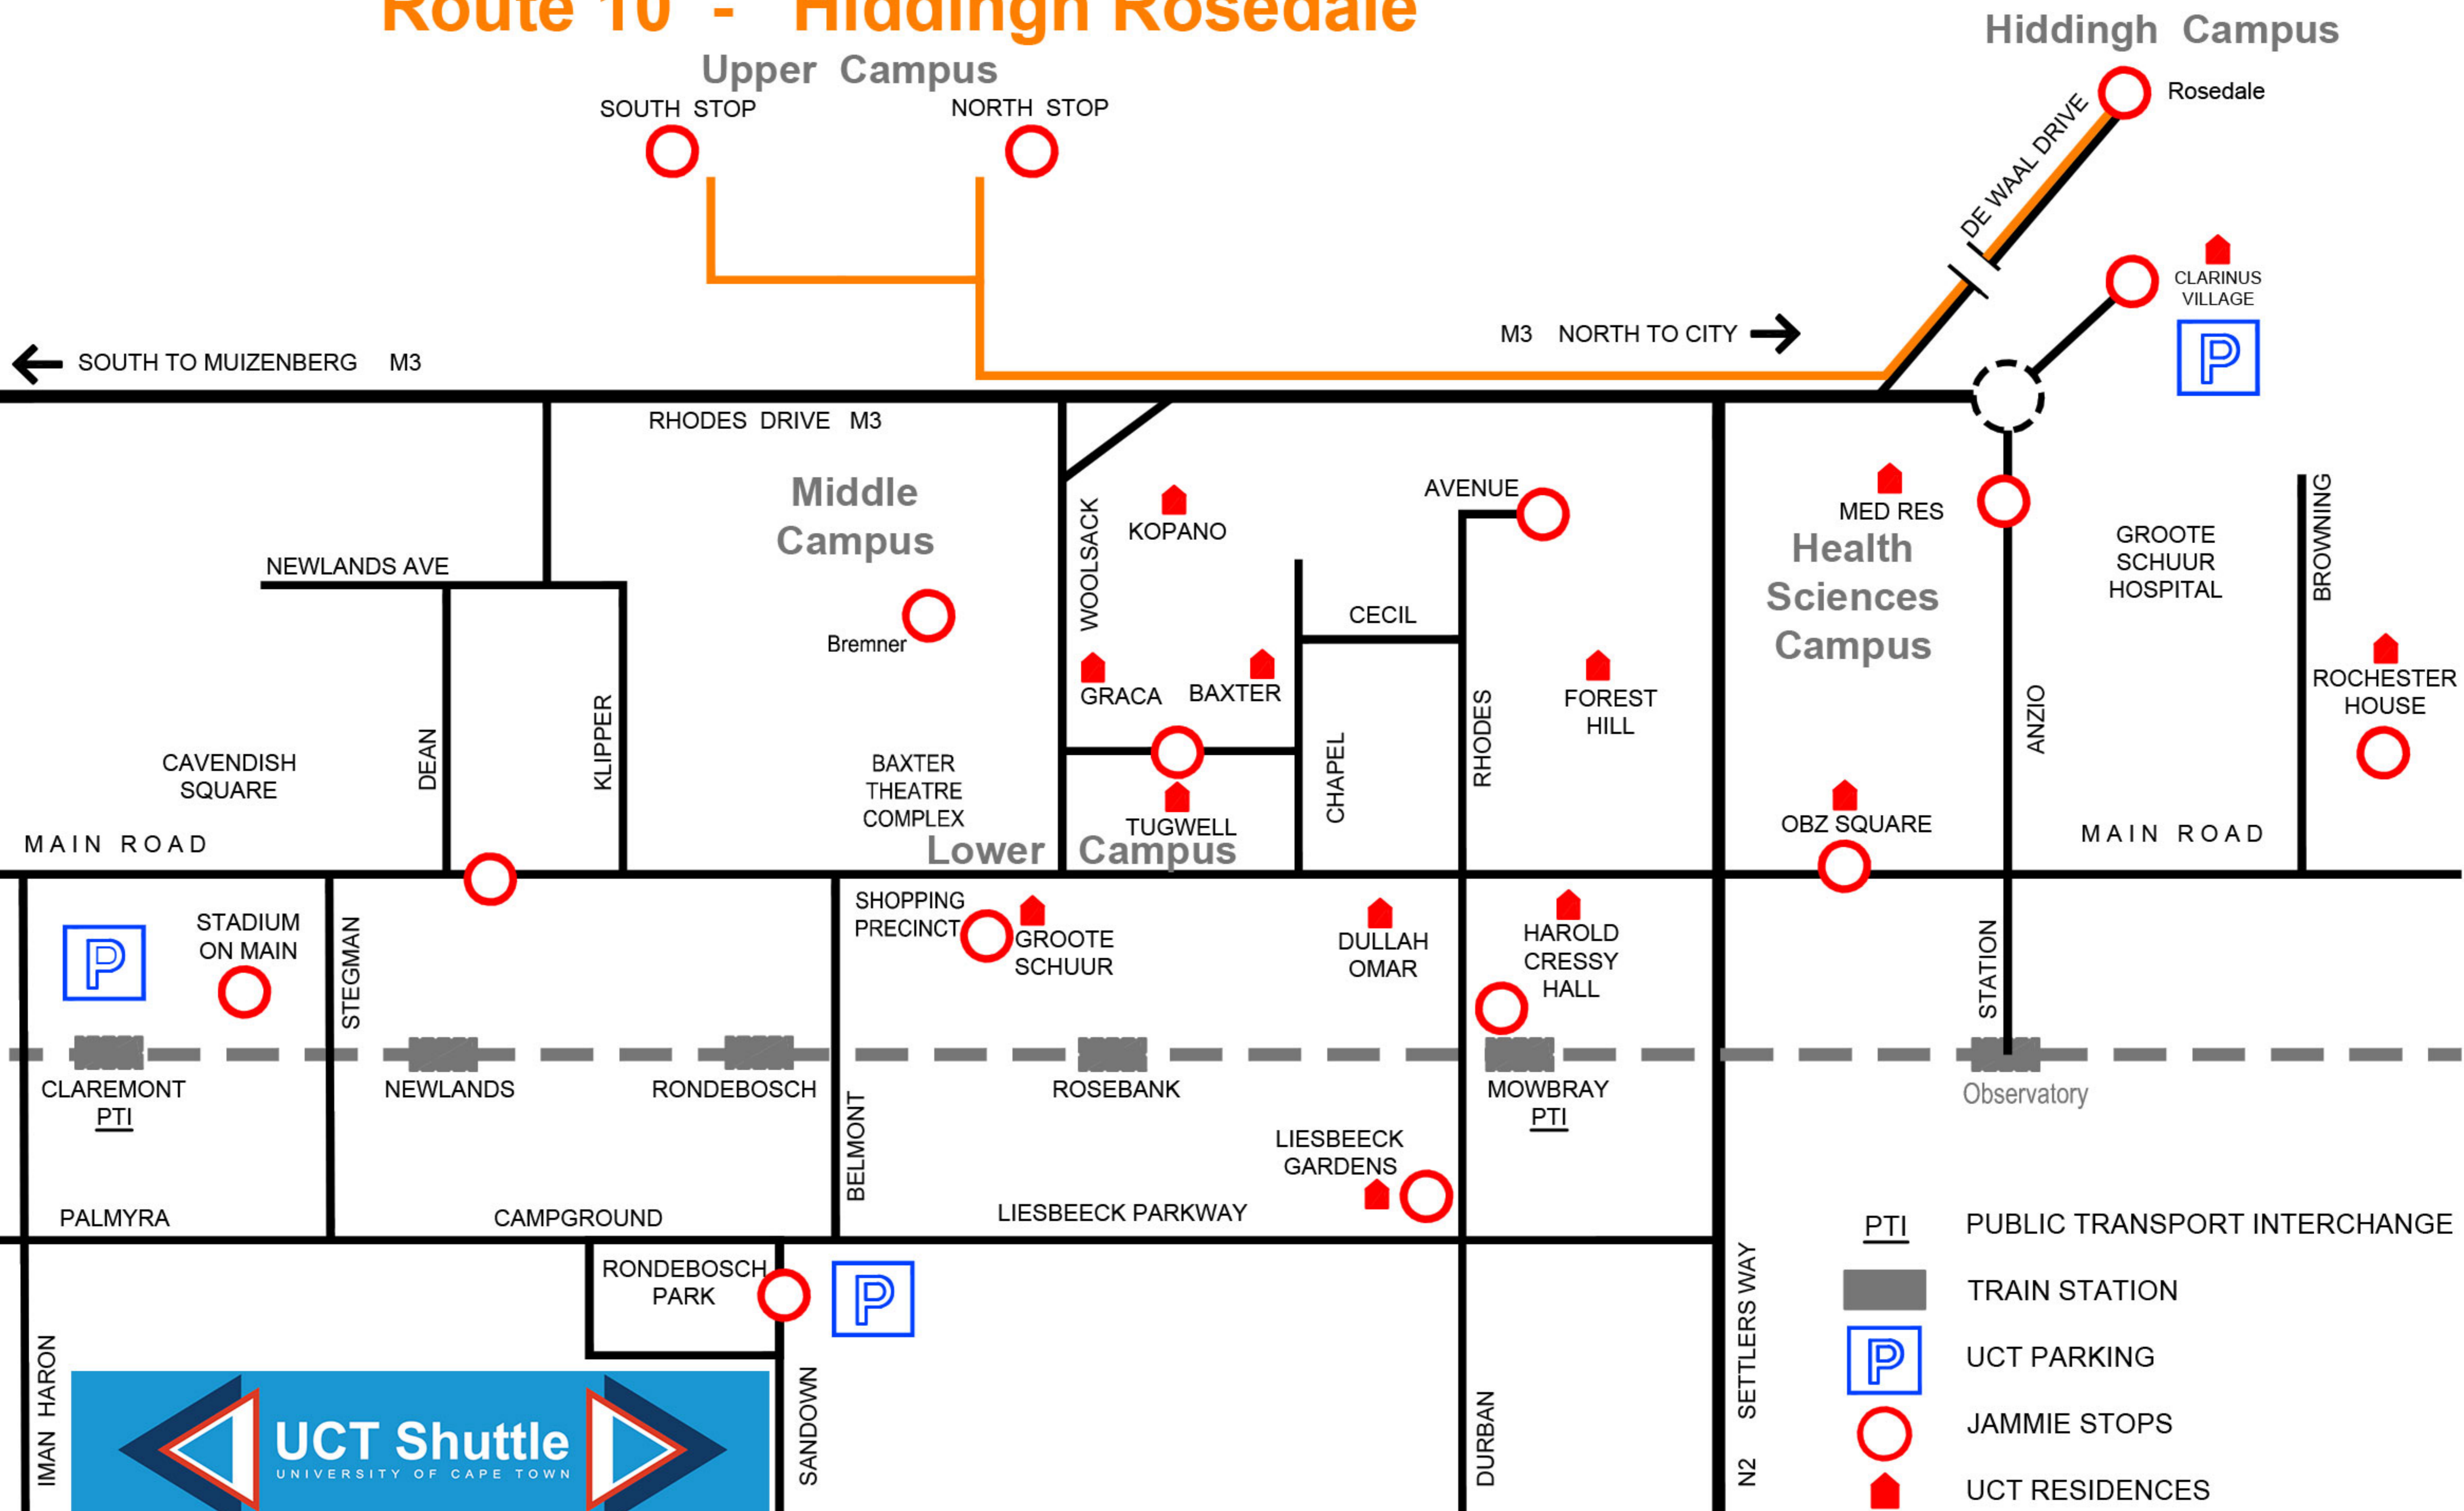

# Route 10 - Hiddingh Rosedale

-  PTI PUBLIC TRANSPORT INTERCHANGE
-  TRAIN STATION
-  UCT PARKING
-  JAMMIE STOPS
-  UCT RESIDENCES